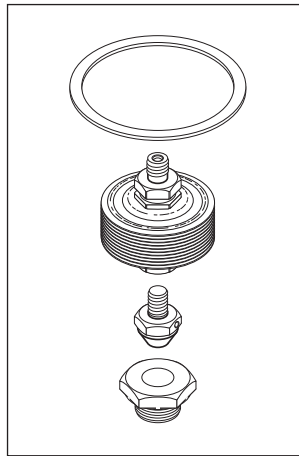

RPI Part #CSP068
OEM Part #61301602079
PM PKG (STM TRAP & CHK VLV)
• Includes all parts as shown
Fits: Machine in general
Models: 3622 & 3633

RPI Part #CSP068 PM Package to fit Castle/Getinge® Bulk Sterilizers

RPI Part #CSK060
OEM Part #27557
SOLENOID VALVE REPAIR KIT

(3x)
RPI Part #CSK066
OEM Part #513369
CHECK VALVE REBUILD KIT

RPI Part #CSK065
OEM Part #513700
CHECK VALVE REBUILD KIT

RPI Part #CST059
OEM Part #61301602492
STEAM TRAP