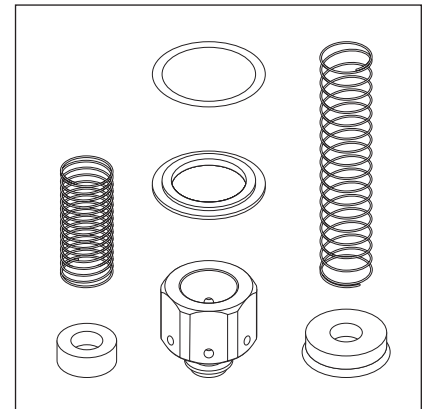

RPI Part #CSP068
OEM Part #61301602079
PM PKG (STM TRAP & CHK VLV)
• Includes all parts as shown
Fits: Machine in general
Models: 3622 & 3633

RPI Part #CSP068 PM Package to fit Castle/Getinge® Bulk Sterilizers

RPI Part #CSK060
OEM Part #27557
SOLENOID VALVE REPAIR KIT

(3x)
RPI Part #CSK066
OEM Part #513369
CHECK VALVE REBUILD KIT

RPI Part #CSK065
OEM Part #513700
CHECK VALVE REBUILD KIT

RPI Part #CST059
OEM Part #61301602492
STEAM TRAP