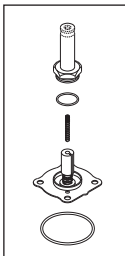

RPI Part #AMK174
OEM Part #56161

SOLENOID VALVE REPAIR KIT

(2x)

RPI Part #AMK177
OEM Part #61301601739

SOLENOID VALVE REPAIR KIT

RPI Part #AMK183
OEM Part #54190

SOLENOID VALVE REPAIR KIT

RPI Part #CSF052
OEM Part #61301600303

FILTER, AIR-IN

RPI Part #CSG001
OEM Part #61301605016

DOOR GASKET (20\"/>

(3x)

RPI Part #CSK048
OEM Part #68164

SOLENOID VALVE REPAIR KIT

(3x)

RPI Part #CSK066
OEM Part #513369

CHECK VALVE REBUILD KIT

(3x)

RPI Part #CST059
OEM Part #61301602492

STEAM TRAP

RPI Part #CSR028
OEM Part #86407

SOLID STATE RELAY

RPI Part #CSR029
OEM Part #86408

SOLID STATE RELAY