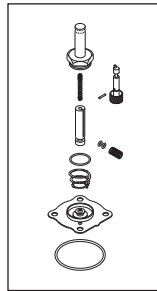

RPI Part #CSP042
OEM Part #61301602498

SPARE PARTS PACKAGE
• Includes all parts as shown
Fits: Machine in general
Models: 3522

RPI Part #CSP042 Spare Parts Package to fit Castle/Getinge® Bulk Sterilizers

RPI Part #AMK174
OEM Part #56161
SOLENOID VALVE REPAIR KIT

(2x)
RPI Part #AMK177
OEM Part #61301601739
SOLENOID VALVE REPAIR KIT

RPI Part #AMK183
OEM Part #54190
SOLENOID VALVE REPAIR KIT

RPI Part #CSG002
OEM Part #61301605017
DOOR GASKET (16" x 16")

(2x)
RPI Part #CSK048
OEM Part #68164
SOLENOID VALVE REPAIR KIT

(3x)
RPI Part #CSK066
OEM Part #513369
CHECK VALVE REBUILD KIT

RPI Part #CSR028
OEM Part #86407
SOLID STATE RELAY

RPI Part #CSR029
OEM Part #86408
SOLID STATE RELAY