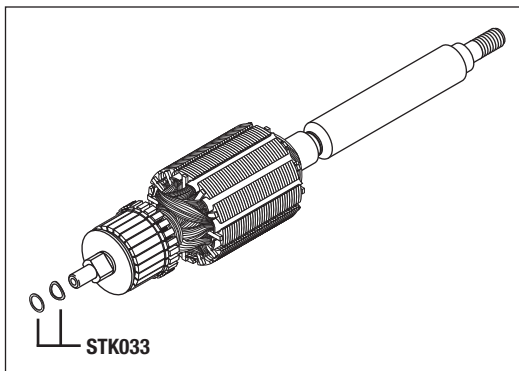

STK033

RPI Part #STK033

OEM Part # (No OEM Part # Available)

ARMATURE WASHER KIT
Models: 940 & 941

Also fits 800 Series!

RPI Part #STB002

OEM Part #870-1-13, 940-1-113
(Brush only), 38-49 (Spring only)

BRUSH (2/pkg)
Models: 940 & 941

RPI Part #RPC667

OEM Part #58-18

BRUSH CAP (6/pkg)
Models: 940 & 941

replacement parts industries, inc.

CALL (800) 221-9723 • FAX (818) 882-7028 • EMAIL order@rpiparts.com • WEBSITE www.rpiparts.com