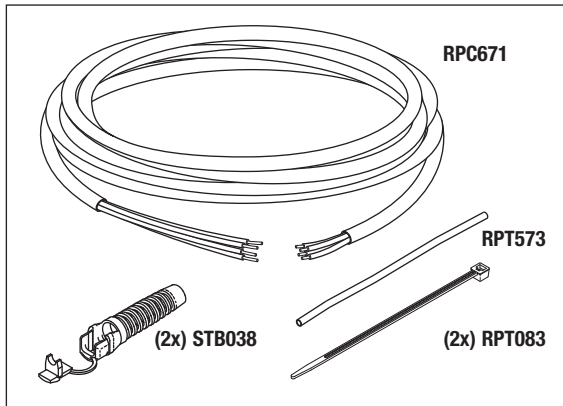

*Perfect for sealing
Power Switch
connections!*

RPI Part #STL016

OEM Part # (No OEM Part # Available)

SHAFT LINK

Models: 940 & 941

Also used with 800 Series!

RPI Part #STT010

OEM Part # (No OEM Part # Available)

CAM TOOL

• Used to install and remove Cam
(RPI Part #STC029 & STC009)

Models: 940 & 941

Also used with 800 Series!

RPI Part #STC029

OEM Part # (No OEM Part # Available)

CAM

Models: 940 & 941

RPI Part #STK037

OEM Part # (No OEM Part # Available)

POWER CABLE KIT

• Includes all parts as shown
Models: 940 & 941

RPI Part #RPC671

OEM Part # (No OEM Part # Available)

CABLE (4 CONDUCTOR)

• Sold by the foot (reel not included)
Models: 940 & 941