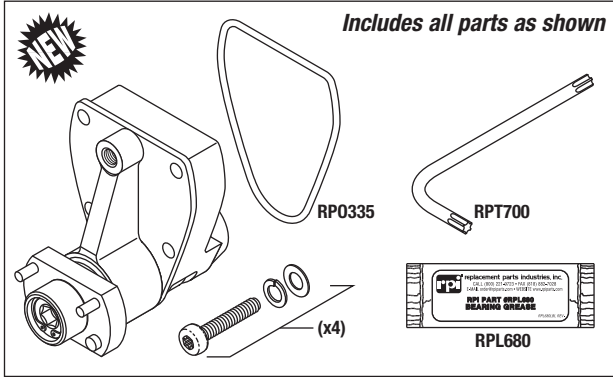

New Parts to fit Stryker® 900 Series Cast Cutters

RPI Part #RP0335
OEM Part #45-29

*O-Ring shapes
to fit Housing*

O-RING (12/pkg)
• 1.489" ID x 1.629" OD x .070" C/S
Models: 940 & 941

RPI Part #RPL680

OEM Part # (No OEM Part # Available)

BEARING GREASE (5/pkg)
Models: 940 & 941

RPI Part #RPT700

OEM Part # (No OEM Part # Available)

T-15 TORX WRENCH
Models: 940 & 941

RPI Part #STA040

OEM Part #12-24, 21-129, 45-29, 50-33,
940-1-115, 940-1-118, 940-1-125

OUTPUT DRIVE ASSEMBLY

• Includes Shaft Link (RPI Part #STL016) already installed
Models: 940 & 941

Includes all parts as shown

RPI Part #STB039

OEM Part # (No OEM Part # Available)

POWER SUPPLY PCB
• 115VAC
• Also available, Fuse
(RPI Part #RPF665)
Models: 940

RPI Part #RPF665

OEM Part # (No OEM Part # Available)

AXIAL LEAD FUSE (2-1/2A) (5/pkg)
Models: 940

RPI Part #STF036

OEM Part # (No OEM Part # Available)

THERMAL FUSE (104°C)
Models: 940 & 941