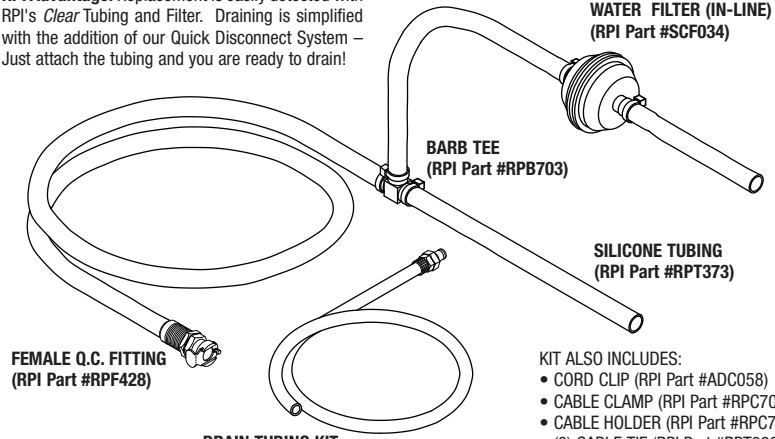

DRAIN KIT WITH PUMP FILTER

Includes:

- Cord Clip (RPI Part #ADC058)
- Barb Tee (RPI Part #RPB703)
- Cable Clamp (RPI Part #RPC701)
- Cable Holder (RPI Part #RPC702)
- Cable Tie (3 pieces) (RPI Part #RPT083)
- Drain Tubing Kit (RPI Part #RPK432)
- Female Quick Connect Fitting (RPI Part #RPF428)
- Hex Nut (RPI Part #RPH111)
- Silicone Tubing (RPI Part #RPT373)
- Water Filter (In-Line) (RPI Part #SCF034)

RPI Advantage: Replacement is easily detected with RPI's Clear Tubing and Filter. Draining is simplified with the addition of our Quick Disconnect System – Just attach the tubing and you are ready to drain!

Fits: From the Reservoir to the Pump Filter to the Pump to the Drain Line

Model: 2000

KIT ALSO INCLUDES:

- CORD CLIP (RPI Part #ADC058)
- CABLE CLAMP (RPI Part #RPC701)
- CABLE HOLDER (RPI Part #RPC702)
- (3) CABLE TIE (RPI Part #RPT083)
- HEX NUT (RPI Part #RPH111)