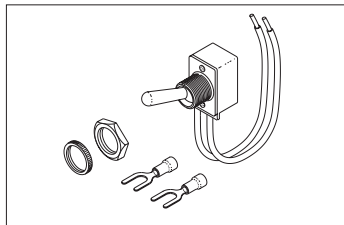

POWER SWITCH

RPI Part #RCS605
Ritter Part #WO-34566