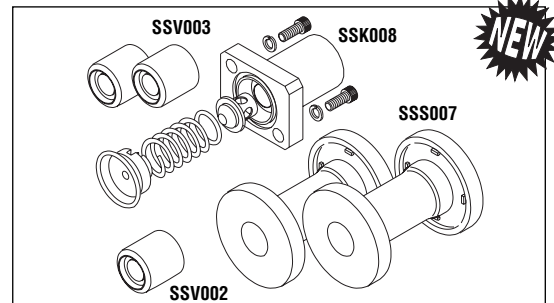

### INFLATABLE CHAMBER SEAL

- EPDM
  - Includes chamber seal, stem, coupler, plug, and adapter
- Model:** System 1

**RPI PART #SSS037**  
**OEM Part #200253**

### INFLATABLE CHAMBER SEAL

- EPDM
  - Includes chamber seal and stem
- Model:** System 1

**LOOK**  
What's New!

**RPI PART #SSK038**  
**OEM Part #200687**

### MAJOR PM KIT #1

- Includes:
    - (1) Check Valve (CK-8 Drain Check) Retro Fit Kit (RPI Part #SSK008),
    - (1) Check Valve CK-1 (RPI Part #SSV002),
    - (2) Check Valves CK-2 & CK-3 (RPI Part #SSV003), and
    - (2) Pinch Valve Sleeves (RPI Part #SSS007)
- Model:** System 1