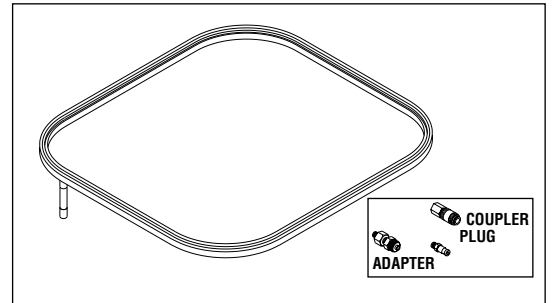

# FILTER, CHAMBER SEALS & PM KITS TO FIT STERIS SYSTEM 1

**LOOK**  
They're Back!

**RPI PART #SSF012**  
**OEM Part #A1525**

### A1525 STERILE WATER FILTER

- 0.2 micron
  - Silicone O-ring
- Model:** System 1

**RPI PART #SSS001**  
**OEM Part #200213**

### INFLATABLE CHAMBER SEAL

- EPDM
  - Includes chamber seal, stem, coupler, plug, and adapter
- Model:** System 1

**RPI PART #SSS037**  
**OEM Part #200253**

### INFLATABLE CHAMBER SEAL

- EPDM
  - Includes chamber seal and stem
- Model:** System 1

**LOOK**  
What's New!

**RPI PART #SSK038**  
**OEM Part #200687**