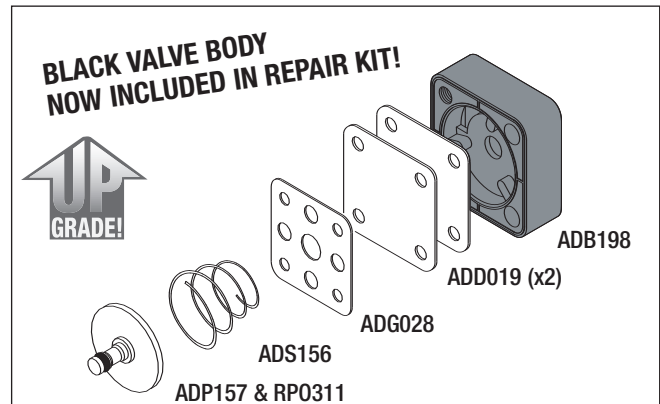

1. All parts in Repair Kit also sold separately:
2. Black Valve Body (RPI Part #ADB198)
   - Diaphragm (x2) (RPI Part #ADD019)
   - 9-Hole Gasket (RPI Part #ADG028)
   - Conical Compression Spring (RPI Part #ADS156)
   - Plastic Piston (RPI Part #ADP157) with O-ring (RPI Part #RP0311)