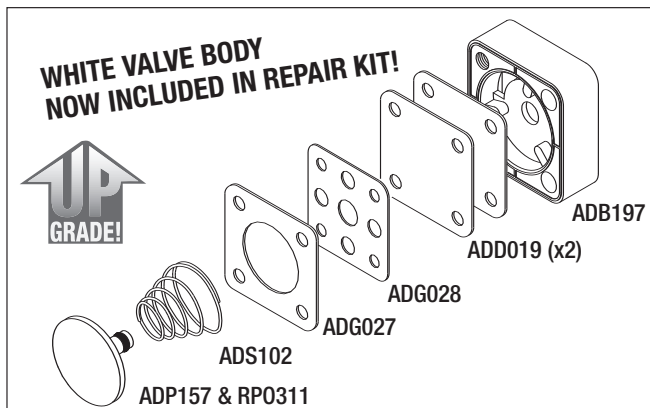

CLEAR FILTER HOUSING NOW AVAILABLE TO FIT A-DEC UTILITY MODULE & REGULATORS!

RPI Part #ADK201
OEM Part #24-0228-00/
24-0234-00/030-019-00

FILTER KIT

Fits: Utility Module
(OEM Part #24-0352-00)
and Filter Regulators
(OEM Part #'s 24-0168-00,
24-0170-00 & 24-0175-00)
Models: All Models

The RPI Filter Housing is
CLEAR
so you can see when the filter
needs replacement without
having to remove the housing!

ADH200
ADF037
RP0325

All parts in Filter Kit also sold separately:

- Filter Housing (RPI Part #ADH200)
- Filter Element (RPI Part #ADF037)
- O-ring (RPI Part #RP0325)

UPGRADED RPI REPAIR KITS NOW INCLUDE BLACK AND WHITE VALVE BODIES!

RPI Part #ADK153
OEM Part # (No OEM Part # Available)

WHITE VALVE BODY REPAIR KIT

- This kit has been upgraded to include the White Valve Body (RPI Part #ADB197)
- Fits: Air Regulator Valve "White" Bodies
(OEM Part #24-0128-00 & #24-0135-00)
Models: Cascade, Decade, Excellence & Mini-Trol

- All parts in Repair Kit also sold separately:
- White Valve Body (RPI Part #ADB197)
 - Diaphragm (x2) (RPI Part #ADD019)
 - 9-Hole Gasket (RPI Part #ADG028)
 - 5-Hole Gasket (RPI Part #ADG027)
 - Conical Compression Spring (RPI Part #ADS102)
 - Plastic Piston (RPI Part #ADP157) with O-ring (RPI Part #RP0311)