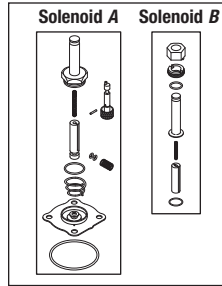

**SOL-5 & 6
SOLENOID VALVE ASSEMBLY**
• Slow Exhaust & Vac-Water
*Sol. Valve Assy. not yet available;
Repair Kit is available, see below.*

DUAL SOLENOID VALVE REPAIR KIT
RPI Part #CSK019
OEM Part #61301601738
• 3522, 3533, 3622, 3623 & 3633