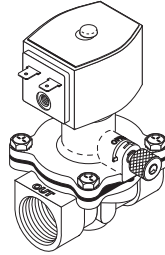

**SOL-6
SOLENOID VALVE
ASSEMBLY**

RPI Part #CSV010
OEM Part #517349
• Vac-Water
• 3523 & 3525