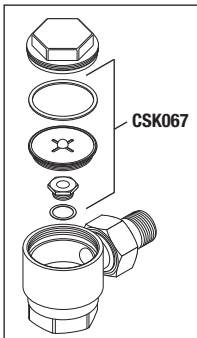

New Parts to fit CASTLE/GETINGE BULK STERILIZERS

CASTLE/GETINGE

RPI Part #CST059
OEM Part #61301602492

STEAM TRAP

• Also available, Steam Trap Rebuild Kit (RPI Part #CSK067)
Fits: Jacket or Chamber to Jacket
Models: 100, 200, 400/500, 700, 800, 3522, 3523, 3525, 3533, 3622 & 3633

RPI Part #CSK067
OEM Part # (No OEM Part # Available)

STEAM TRAP REBUILD KIT

• Also available, Steam Trap (RPI Part #CST059)
Fits: 1/2" Valve
Models: 100, 200, 400/500, 700, 800, 3522, 3523, 3525, 3533, 3622 & 3633

RPI Part #CSK060
OEM Part #27557

STEAM TRAP REBUILD KIT

Fits: Only fits Steam Trap (OEM Part #23614) 3/4" Valve
Models: 200, 3622, 3633, 4200MPS and 6900AMPS

RPI Part #CSV056
OEM Part #14010

CHECK VALVE

Fits: Steam Line
Models: 3522, 3523, 3525 & 3533