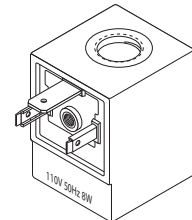

RPI Part #CSC064
OEM Part # (No OEM Part # Available)

COIL

- Fits Solenoid Valve Assembly (RPI Part #CSV011) **only**

Model: 3523 (Sol-7 Multitherm Steam)

replacement parts industries, inc.

CALL (800) 221-9723 • FAX (818) 882-7028 • EMAIL order@riparts.com • WEBSITE www.riparts.com