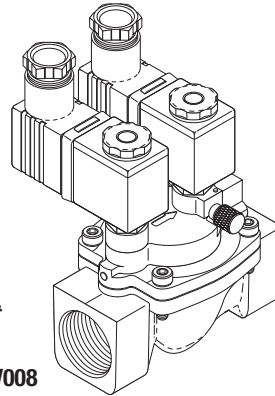

SOL-1 STEAM TO CHAMBER

RPI Part #CSV005 OEM Part #517345
Model: 3523
See also: Valve Repair Kit (RPI Part #AMK183)

SOL-3 AIR-IN

RPI Part #CSV007 OEM Part #517347
Models: 3523 & 3533
See also: Valve Repair Kit (RPI Part #CSK018)

SOL-4 MULTI BYPASS

RPI Part #CSV004 OEM Part #517339
Models: 3523, 3622, 3623 & 3633
See also: Valve Repair Kit (RPI Part #AMK177)

SOL-5 SLOW EXHAUST

RPI Part #CSV009 OEM Part #517354
Model: 3523
See also: Valve Repair Kit (RPI Part #CSK020)

SOL-5 & 6 SLOW EXHAUST & VAC-WATER

DUAL SOLENOID VALVE REPAIR KIT
RPI Part #CSK019 OEM Part #61301601738
Models: 3522, 3533, 3622, 3623 & 3633

SOL-6 VAC-WATER

RPI Part #CSV010 OEM Part #517349
Models: 3522 & 3525
See also: Valve Repair Kit (RPI Part #AMK174)

SOL-7 MULTI BYPASS SOLENOID VALVE REPAIR KIT

RPI Part #CSK022 OEM Part #517297
Model: 3523

SOL-7 MULTI STEAM

RPI Part #CSV004 OEM Part #517339
Models: 3622, 3623 & 3633
See also: Valve Repair Kit (RPI Part #AMK177)

SOL-8 JACKET

RPI Part #CSV004 OEM Part #517339
Models: 3522, 3523, 3533, 3622, 3623 & 3633
See also: Valve Repair Kit (RPI Part #AMK177)

SOL-8 JACKET

RPI Part #CSV014 OEM Part #517342
Models: 3622, 3623, 3633, 4200 & 6900
See also: Valve Repair Kit (RPI Part #CSK025)

SOL-10 & 11 DOOR

RPI Part #CSV012 OEM Part #541582
Models: 3522, 3523, 3525, 3533, 4200 & 6900
See also: Valve Repair Kit (RPI Part #CSK023)

SOL-5 & 6 Slow Exhaust & Vac-Water

RPI Part #CSV008
OEM Part #517356

DUAL COIL SOLENOID VALVE

- This is **not** an ASCO® Valve Assembly
- Includes all parts as shown

Models: 3522, 3533, 3622, 3623 & 3633