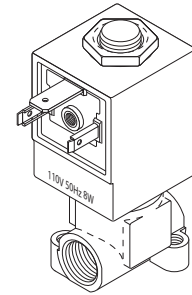

SOL-7 Multitherm Steam

RPI Part #CSV011
OEM Part #517353

SOLENOID VALVE ASSEMBLY

- This is **not** an ASCO® Valve Assembly
- Includes all parts as shown

Model: 3523 (Sol-7 Multitherm Steam)