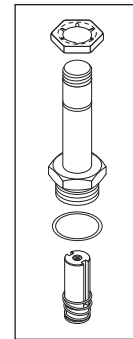

RPI Part #CSK062
OEM Part #

(No OEM Part # Available)

SOLENOID VALVE REPAIR KIT

- Fits Solenoid Valve Assembly (RPI Part #CSV011) **only**
- Includes all parts as shown

Model: 3523 (Sol-7 Multitherm Steam)