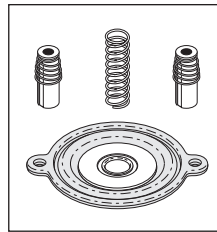

RPI Part #CSK061
OEM Part #

(No OEM Part # Available)

SOLENOID VALVE REPAIR KIT

- Fits RPI Dual Coil Solenoid Valve (RPI Part #CSV008) **only**; For kit to repair OEM Dual Coil Solenoid Valve NO. 517356, see RPI Part #CSK019
- Includes all parts as shown

Models: 3522, 3533, 3622, 3623 & 3633

Also available, **DUAL SOLENOID VALVE REPAIR KIT** (RPI Part #CSK019) to fit Castle/Getinge valve #517356 **only**.