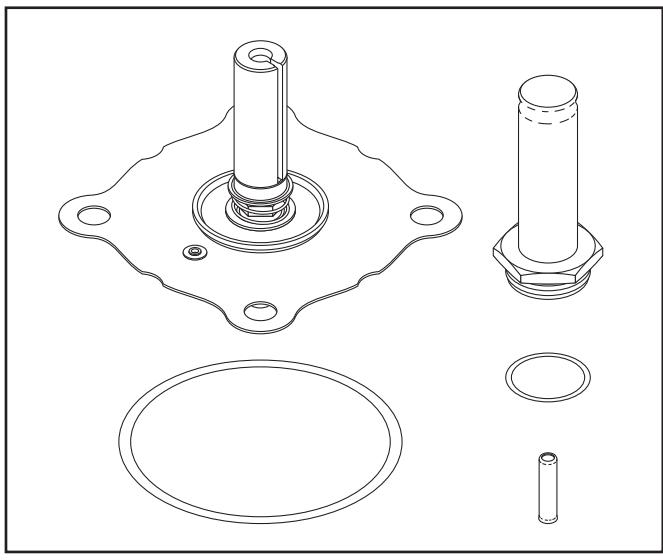

New Parts to fit Castle/Getinge® Bulk Sterilizers

<p>Gasket shapes to fit door!</p> <p>NEW</p> <p>RPI Part #CSG030 OEM Part #513966</p> <p>DOOR GASKET (16" x 16")</p> <ul style="list-style-type: none"> • Material: blue silicone • 20.50" OD • "U" shaped cross section <p>Fits: 16" x 16" Door Models: 3522, 3523, 3525, 3533, 3622, 3623 & 3633</p>   <p><small>"U" SHAPED CROSS SECTION SHOWN ACTUAL SIZE</small></p>	<p>Gasket shapes to fit door!</p> <p>NEW</p> <p>RPI Part #CSG032 OEM Part #536651</p> <p>DOOR GASKET (24" x 36")</p> <ul style="list-style-type: none"> • Material: orange silicone • 38.00" OD • 1" OD round cross section • The "Big Orange" gasket <p>Fits: 24" x 36" Door Models: MC3600</p>   <p><small>1" OD ROUND CROSS SECTION SHOWN ACTUAL SIZE</small></p>
<p>Gasket shapes to fit door!</p> <p>NEW</p> <p>RPI Part #CSG031 OEM Part #513967</p> <p>DOOR GASKET (20" x 20")</p> <ul style="list-style-type: none"> • Material: blue silicone • 25.50" OD • "U" shaped cross section <p>Fits: 20" x 20" Door Models: 3522, 3523, 3525, 3533, 3622, 3623 & 3633</p>   <p><small>"U" SHAPED CROSS SECTION SHOWN ACTUAL SIZE</small></p>	

NEW

SOL-1 & 2
Steam to Chamber & Fast Exhaust

RPI Part #CSK024
OEM Part #61301604084

SOLENOID VALVE REPAIR KIT

- Diaphragm style repair kit
- EPDM seals

Fits: 1" Diaphragm Style Valve
Models:

- 3622, 3623 & 3633 (Sol-1 Steam to Chamber)
- 3622, 3623 & 3633 (Sol-2 Fast Exhaust)