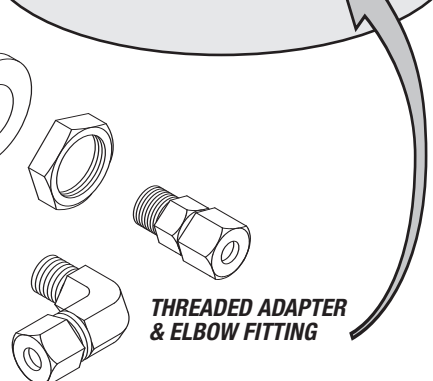

DESCRIPTION & PART #	FITS E & M SERIES		FITS EK & MK SERIES	
	37 PSI	40 PSI	37 PSI	40 PSI
AIR JET VALVE	TUJ034 (BLACK TOP)	TUJ034 (BLACK TOP)	TUJ033 (RED TOP)	TUJ033 (RED TOP)
SAFETY VALVE HOLDER KIT <i>Includes Air Jet Valve, Safety Valve & Safety Valve Holder (see below)</i>	TUK054	TUK078	TUK053	TUK077
SAFETY VALVE HOLDER <i>Includes Safety Valve Holder, Threaded Adapter, Elbow Fitting & Hardware</i>	TUH032	TUH032	TUH031	TUH031
SAFETY VALVE	TUV011	TUV065	TUV011	TUV065
THREADED ADAPTER	TUA060	TUA060	TUA060	TUA060
ELBOW FITTING	TUF079	TUF079	TUF079	TUF079
MOUNTING HARDWARE	TUK055	TUK055	TUK055	TUK055

GASKET FITS 3850/3870 E/EA/M

RPI Part #TUG074
OEM Part #2610019
DOOR GASKET
• Red Silicone; 15.945" OD
Models: 3850/3870 E, EA & M Series

HEPA FILTER & COVER FITS EA, EKA & EZ

RPI Part #RPF644
OEM Part #03140036
HEPA FILTER
• ~ 2.5" lg.
Models: EA, EKA & EZ Series

RPI Part #TUC067
OEM Part #02550019
WATER RESERVOIR/FILTER COVER
• Can also be used as Reservoir Cover
Models: EA, EKA & EZ Series

replacement parts industries, inc.

CALL (800) 221-9723 • FAX (818) 882-7028 • EMAIL order@riparts.com • WEBSITE www.riparts.com