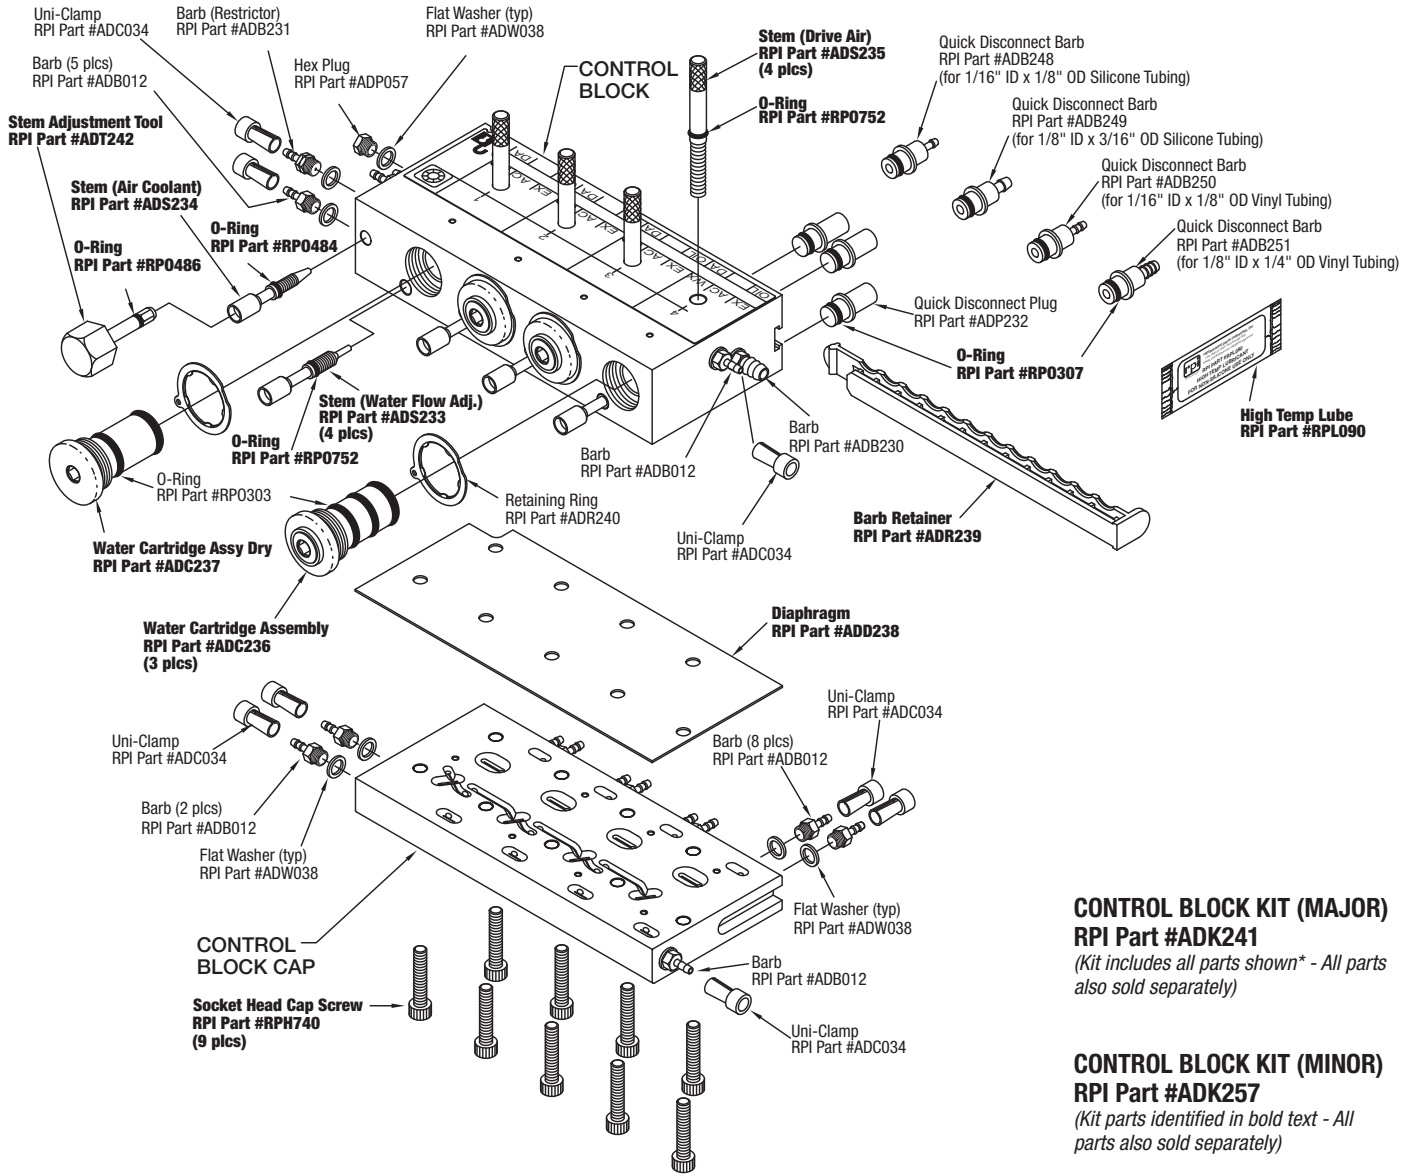

Parts to Fit A-dec 500 Control Block Assembly

CONTROL BLOCK KIT (MAJOR)
RPI Part #ADK241
(Kit includes all parts shown - All parts also sold separately)*

CONTROL BLOCK KIT (MINOR)
RPI Part #ADK257
(Kit parts identified in bold text - All parts also sold separately)

* Control Block Kit (Major) does not include Control Block Cap and Control Block.