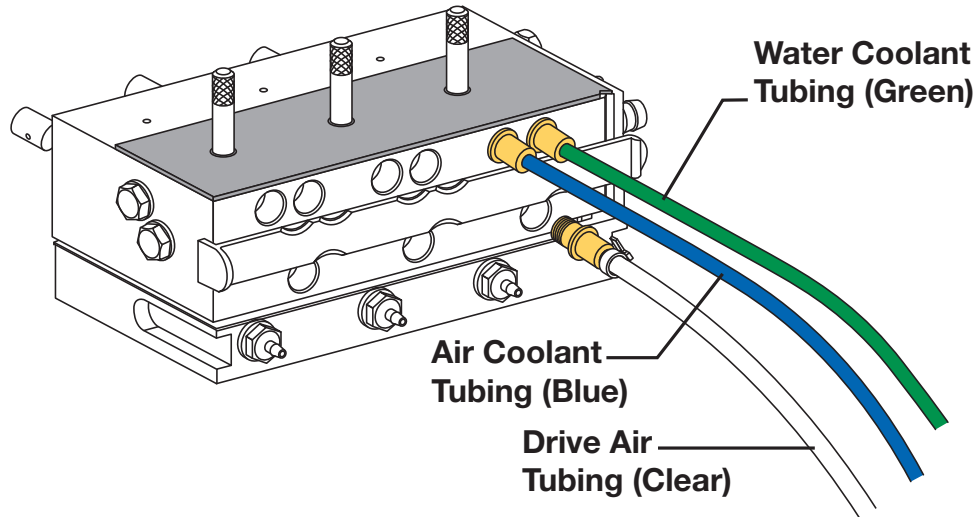

A-dec 300 & 500 Series Handpiece Tubing Hook-Ups

Silicone Handpiece Tubing Connections

Silicone Handpiece Tubing Colors and Functions

Color	Function
Clear	Drive Air
Red	Exhaust
Blue	Air Coolant
Green	Water Coolant

Handpiece Tubing Types

Handpiece Tubing with Borden Terminal, 3-Hole

Handpiece Tubing with Midwest Terminal, 4-Hole

Handpiece Tubing, Fiber Optic with Bulb, 4-Hole

Handpiece Tubing, Fiber Optic, 6-pin