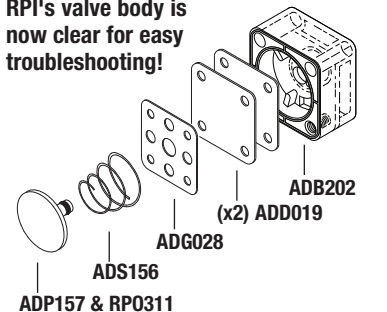

New Parts and Upgrades to fit A-DEC UTILITY MODULE and REGULATORS

Now Available ... RPI's Clear Valve Body!

Easily locate malfunctioning valve diaphragms and pistons at-a-glance. The new clear valve body is see-through so that you can actually see what's happening inside the valve and troubleshoot from the outside. There's no need to dismantle the entire unit to find the troublesome valve!

FILTER KIT

• New round design for enhanced performance

• The RPI Filter Housing is clear so you can see when the filter needs replacement without having to remove the housing

Fits: Utility Module OEM Part #24-0352-00 and Filter Regulators OEM Part #'s 24-0168-00, 24-0170-00 & 24-0175-00

Models: Cascade, Decade, Excellence & Mini-Trol

CLEAR VALVE BODY!

RPI's valve body is now clear for easy troubleshooting!

All parts in Kit also sold separately

CLEAR VALVE BODY!

RPI's valve body is now clear for easy troubleshooting!