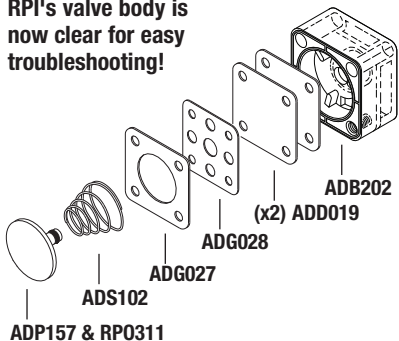

New Parts and Upgrades to fit A-DEC UTILITY MODULE and REGULATORS

Now Available ... RPI's Clear Valve Body!

Easily locate malfunctioning valve diaphragms and pistons at-a-glance. The new clear valve body is see-through so that you can actually see what's happening inside the valve and troubleshoot from the outside. There's no need to dismantle the entire unit to find the troublesome valve!

Fits: Utility Module OEM Part #24-0352-00

and Water Regulator Valve "Black" Bodies

OEM Part #24-0129-00 & #24-0138-00

Models: Cascade, Decade, Excellence & Mini-Trol

RPI Part #ADK201

OEM Part #24-0228-00/
24-0234-00/030-019-00

FILTER KIT

• New round design for enhanced performance

• The RPI Filter Housing is clear so you can see when the filter needs replacement without having to remove the housing

Fits: Utility Module OEM Part #24-0352-00 and Filter Regulators OEM Part #'s 24-0168-00, 24-0170-00 & 24-0175-00

Models: Cascade, Decade, Excellence & Mini-Trol

CLEAR VALVE BODY!

RPI's valve body is now clear for easy troubleshooting!

All parts in Kit also sold separately

CLEAR VALVE BODY!

RPI's valve body is now clear for easy troubleshooting!