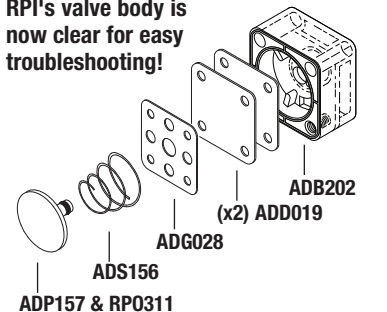

CLEAR VALVE BODY!

RPI's valve body is now clear for easy troubleshooting!