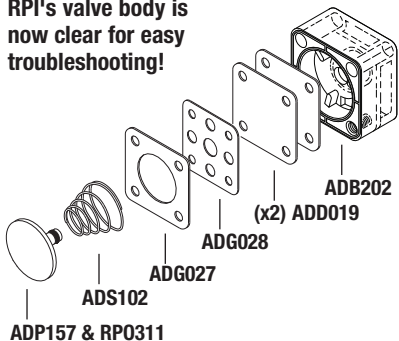

CLEAR VALVE BODY!

RPI's valve body is now clear for easy troubleshooting!