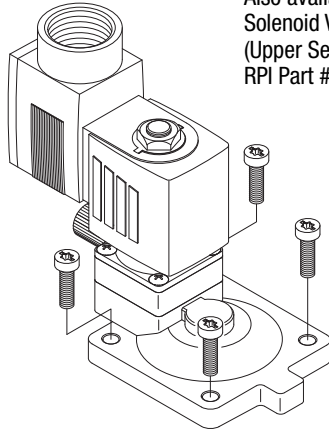

Solenoid Valve Exploded View

Also available:
Solenoid Valve Repair Kit
(Upper Section Piston Assembly)
RPI Part #CSK092

SOLENOID VALVE REPAIR KIT
RPI PART #CSK096
(Includes all parts listed below)

RP0864

SPRING

DIAPHRAGM ASSEMBLY

O-RINGS