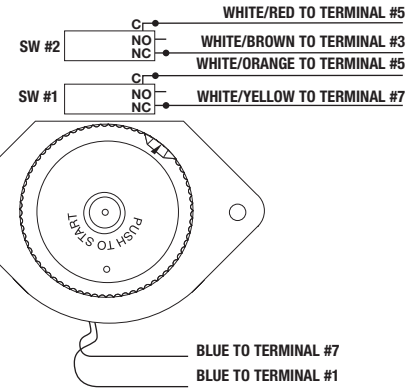

A. OEM TIMER (SIDE VIEW)

SW #2

COMMON: White/Red Stripe to Terminal #5

NORMAL OPEN: White/Brown Stripe to Terminal #3

NORMAL CLOSE: OPEN POSITION

SW #1

COMMON: White/Orange Stripe to Terminal #5

NORMAL OPEN: White/Yellow Stripe to Terminal #7

NORMAL CLOSE: OPEN POSITION

B. REPLACEMENT TIMER (FRONT VIEW)

SW #2

COMMON: White/Red Stripe to Terminal #5

NORMAL OPEN: OPEN POSITION

NORMAL CLOSE: White/Brown Stripe to Terminal #3

SW #1

COMMON: White/Orange Stripe to Terminal #5

NORMAL OPEN: OPEN POSITION

NORMAL CLOSE: White/Yellow Stripe to Terminal #7

NOTE: Blue motor wires
are interchangeable

IMPORTANT: OPERATING INSTRUCTIONS WITH ADHESIVE BACKING ENCLOSED FOR USER AID.