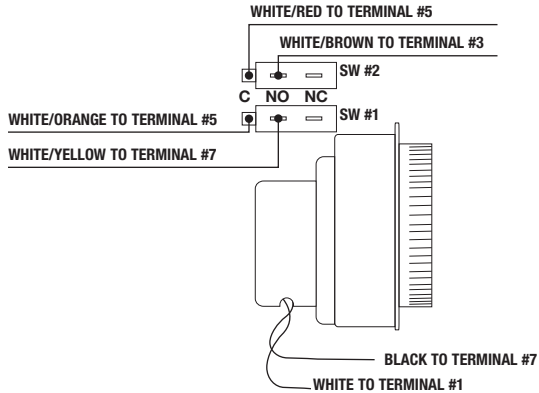

"The Alternate Source"™

replacement parts industries, inc.

CALL 800-221-9723 or 818-882-8611 • FAX 818-882-7028
E-MAIL: techsupport@rpiparts.com • WEBSITE: www.rpiparts.com

CAT074 TIMER WIRING INSTRUCTIONS

A. OEM TIMER (SIDE VIEW)

SW #2

COMMON: White/Red Stripe to Terminal #5

NORMAL OPEN: White/Brown Stripe to Terminal #3

NORMAL CLOSE: OPEN POSITION

SW #1

COMMON: White/Orange Stripe to Terminal #5

NORMAL OPEN: White/Yellow Stripe to Terminal #7

NORMAL CLOSE: OPEN POSITION

B. REPLACEMENT TIMER (FRONT VIEW)

SW #2

COMMON: White/Red Stripe to Terminal #5

NORMAL OPEN: OPEN POSITION

NORMAL CLOSE: White/Brown Stripe to Terminal #3

SW #1

COMMON: White/Orange Stripe to Terminal #5

NORMAL OPEN: OPEN POSITION

NORMAL CLOSE: White/Yellow Stripe to Terminal #7

NOTE: Blue motor wires
are interchangeable

IMPORTANT: OPERATING INSTRUCTIONS WITH ADHESIVE BACKING ENCLOSED FOR USER AID.