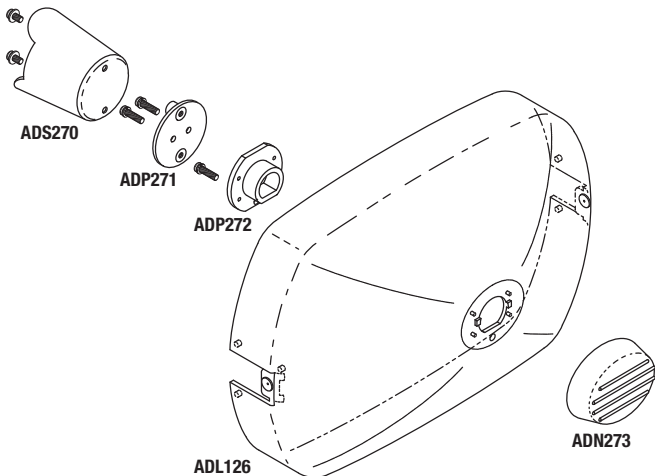

replacement parts industries, inc.

CALL 800-221-9723 or 818-882-8611 • FAX 818-882-7028
E-MAIL: techsupport@rpiparts.com • WEBSITE: www.rpiparts.com

ADK269 LENS KIT INSTALLATION INSTRUCTIONS

Install hardware in
order as shown.

ADK269INS REV- (08/12)