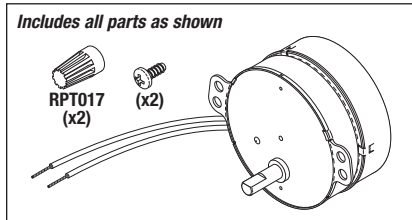

# RPI Now Offers a New Line Of Parts To Fit LABORATORY NUTATORS AND ROTATORS!

**RPI Part #CAM118**  
OEM Part #42110601/421507/NE110

- MOTOR (20 RPM, 230V)**
- Bi-directional operation
  - Offset shaft

**Fits:** Motor Housing  
**Model:** 421106 Nutator