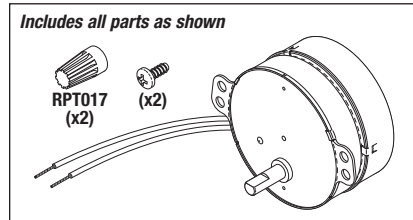

RPI Part #CAM117
OEM Part #NE111

1. **MOTOR (18 RPM, 115V)**
2. Bi-directional operation
   - Offset shaft

Fits: Motor Housing
Model: S0600 Enduro MiniMix