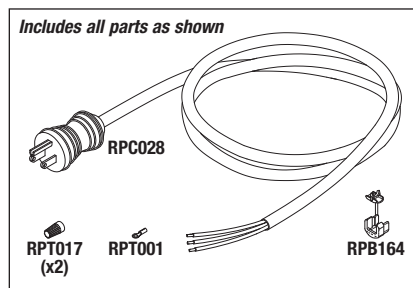

**Fits:** Chassis  
**Models:** S0500 GyroMini, S0600 Enduro MiniMix & H5500 Mini LabRoller

**RPI Part #CAS119**  
OEM Part #42110502/421505

**POWER SWITCH**

- Rotary style: On-Off-On-Off
- 3A@125VAC; SPST; Wire length: ~6" lg.

**Fits:** Base  
**Model:** 421105 Nutator

**RPI Part #CAK121**  
OEM Part # (No OEM Part # Available)

**POWER CORD KIT**

- 220VAC; Length: ~8 ft.
- Also available: Strain Relief Bushing Pliers (RPI Part #RPT172)

**Fits:** Chassis  
**Model:** 421106 Nutator

**RPI Part #CAK120**  
OEM Part #42110503/421503

**POWER CORD KIT**

- 115VAC; Length: ~8 ft.
- Also available: Strain Relief Bushing Pliers (RPI Part #RPT172)