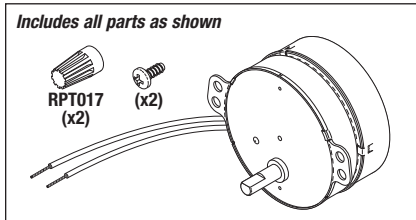

# RPI Now Offers a New Line Of Parts To Fit LABORATORY NUTATORS AND ROTATORS!

**RPI Part #CAM118**  
OEM Part #42110601/421507/NE110

- MOTOR (20 RPM, 230V)**
- Bi-directional operation
  - Offset shaft

**Fits:** Motor Housing  
**Model:** 421106 Nutator