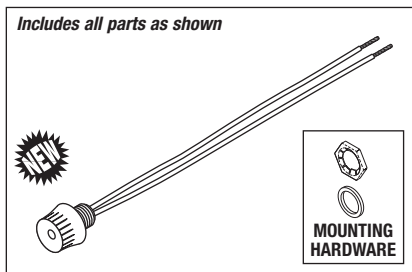

RPI Part #CAS119
OEM Part #42110502/421505

POWER SWITCH

- Rotary style: On-Off-On-Off
- 3A@125VAC; SPST; Wire length: ~6" lg.

Fits: Chassis
Model: 421105 Nutator

RPI Part #RPB866
OEM Part # (No OEM Part # Available)

BUMPER/FOOT

- 4 per package
- Size: .81" Square x .52" Ht.
- Material: Grey Polyurethane
- Self adhesive backing

Fits: Base
Model: 421105 Nutator