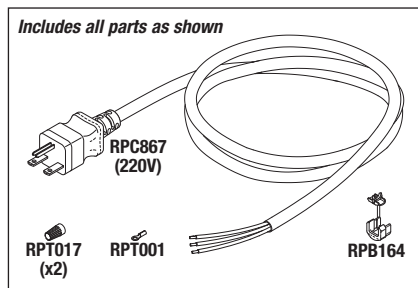

**Fits:** Chassis  
**Models:** S0500 GyroMini, S0600 Enduro MiniMix & H5500 Mini LabRoller

**RPI Part #CAS119**  
OEM Part #42110502/421505

**POWER SWITCH**

- Rotary style: On-Off-On-Off
- 3A@125VAC; SPST; Wire length: ~6" lg.

**Fits:** Chassis  
**Model:** 421105 Nutator

**RPI Part #RPB866**  
OEM Part # (No OEM Part # Available)

**BUMPER/FOOT**

- 4 per package
- Size: .81" Square x .52" Ht.
- Material: Grey Polyurethane
- Self adhesive backing

**Fits:** Base  
**Model:** 421105 Nutator

**RPI Part #CAK121**  
OEM Part # (No OEM Part # Available)

**POWER CORD KIT**

- 220VAC; Length: ~8 ft.
- Also available: Strain Relief Bushing Pliers (RPI Part #RPT172)

**Fits:** Chassis  
**Model:** 421106 Nutator

**RPI Part #CAK120**  
OEM Part #42110503/421503

**POWER CORD KIT**

- 115VAC; Length: ~8 ft.
- Also available: Strain Relief Bushing Pliers (RPI Part #RPT172)