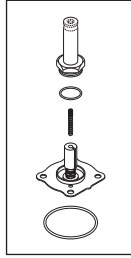

SOLENOID VALVE REPAIR KIT
RPI Part #AMK183
OEM Part #54190