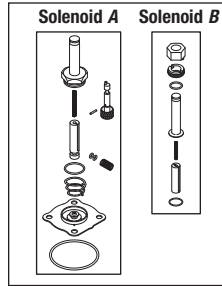

**SOL-5 & 6
SOLENOID VALVE ASSEMBLY**
• Slow Exhaust & Vac-Water
*Sol. Valve Assy. not yet available;
Repair Kit is available, see below.*

DUAL SOLENOID VALVE REPAIR KIT
RPI Part #CSK019
OEM Part #61301601738
• 3522, 3533, 3622, 3623 & 3633