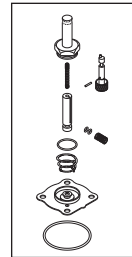

SOLENOID VALVE REPAIR KIT
RPI Part #AMK174
OEM Part #56161