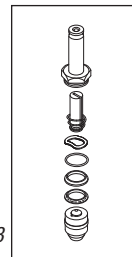

SOLENOID VALVE REPAIR KIT
RPI Part #CSK025
OEM Part #54186