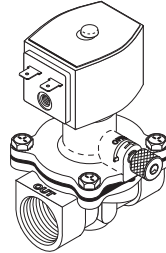

**SOL-6
SOLENOID VALVE
ASSEMBLY**

RPI Part #CSV010
OEM Part #517349
• Vac-Water
• 3523 & 3525