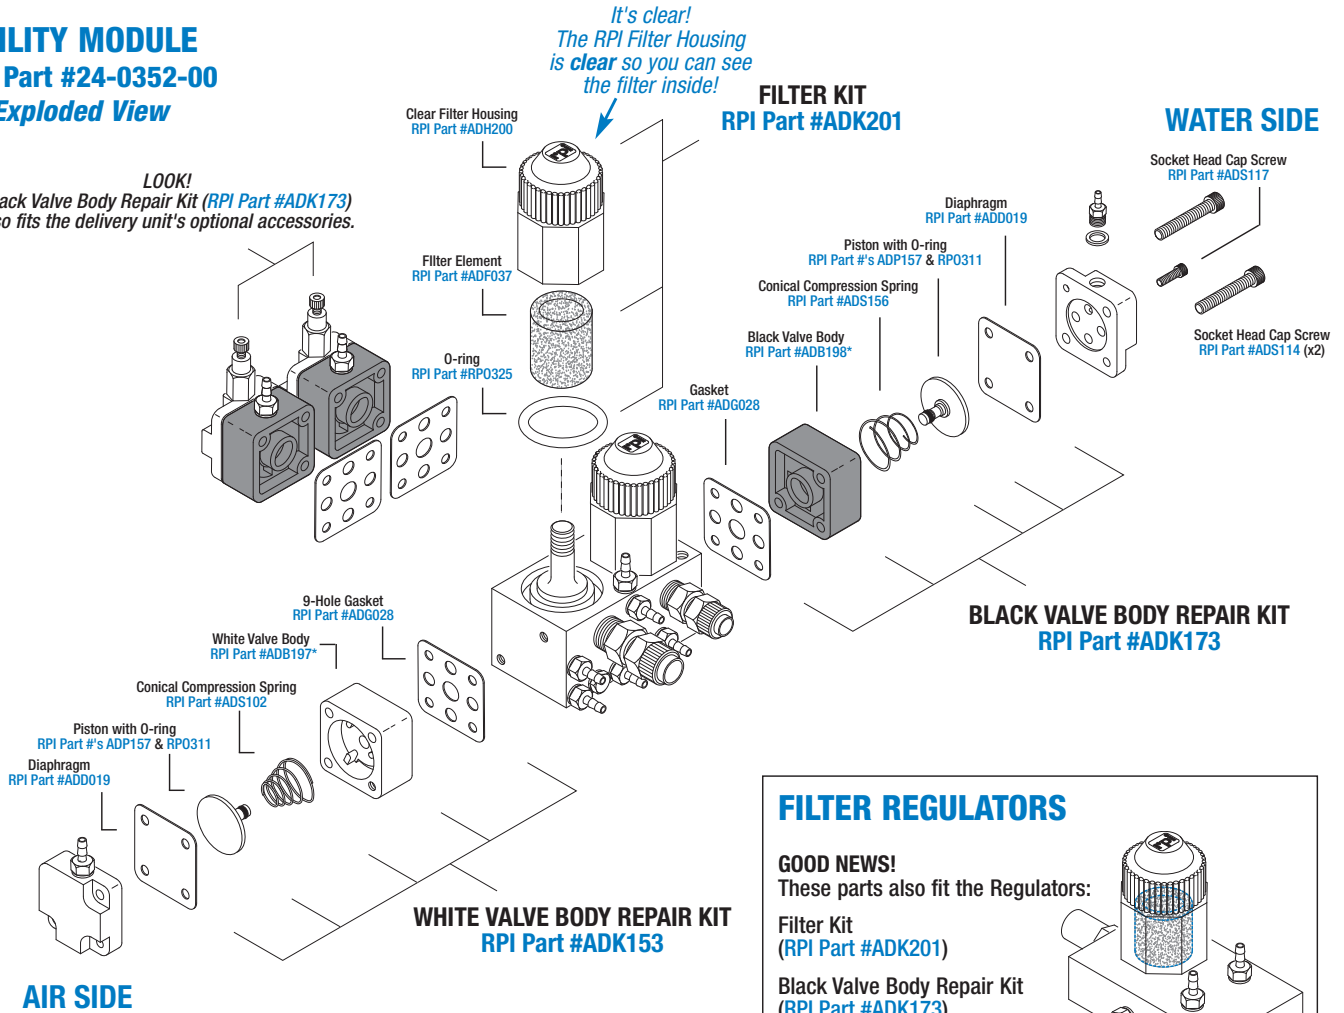

Parts to Fit A-dec Utility Module and Filter Regulators

UTILITY MODULE OEM Part #24-0352-00 Exploded View

LOOK!
Black Valve Body Repair Kit (RPI Part #ADK173)
also fits the delivery unit's optional accessories.

*It's clear!
The RPI Filter Housing
is clear so you can see
the filter inside!*

FILTER REGULATORS

GOOD NEWS!
These parts also fit the Regulators:

- Filter Kit (RPI Part #ADK201)
- Black Valve Body Repair Kit (RPI Part #ADK173)
- White Valve Body Repair Kit (RPI Part #ADK153)

* The Black Valve Body (RPI Part #ADB198) and the White Valve Body (RPI Part #ADB197) have been replaced by the Clear Valve Body (RPI Part #ADB202). RPI's valve body is clear so you can troubleshoot without taking apart the entire unit! It's the RPI Advantage!