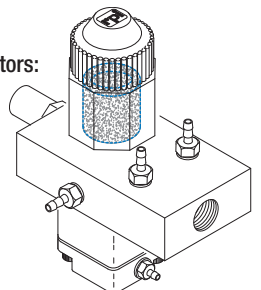

Parts to Fit A-dec Utility Module and Filter Regulators

UTILITY MODULE OEM Part #24-0352-00 Exploded View

LOOK!
Black Valve Body Repair Kit (RPI Part #ADK173)
also fits the delivery unit's optional accessories.

*It's clear!
The RPI Filter Housing
is clear so you can see
the filter inside!*

FILTER REGULATORS

GOOD NEWS!
These parts also fit the Regulators:

- Filter Kit (RPI Part #ADK201)
- Black Valve Body Repair Kit (RPI Part #ADK173)
- White Valve Body Repair Kit (RPI Part #ADK153)

* The Black Valve Body (RPI Part #ADB198) and the White Valve Body (RPI Part #ADB197) have been replaced by the Clear Valve Body (RPI Part #ADB202). RPI's valve body is clear so you can troubleshoot without taking apart the entire unit! It's the RPI Advantage!