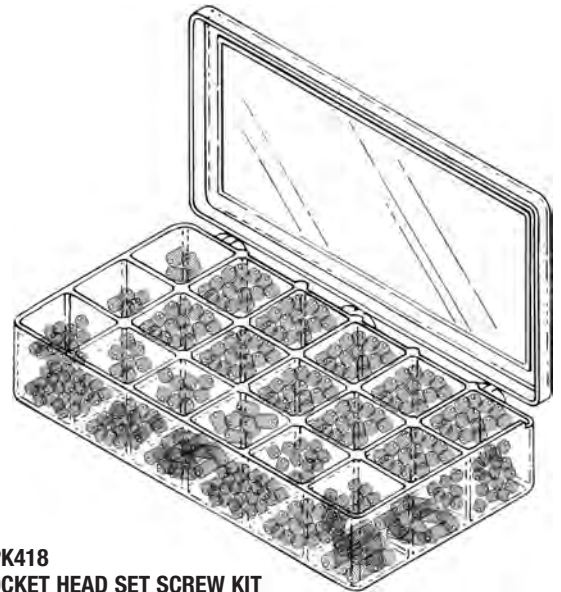

RPI PART #	SIZE	QTY
ADS053	#6-32 x 1/4" lg.	10
ADS111	#6-32 x 3/8" lg.	25
ADS112	#6-32 x 1/2" lg.	25
ADS113	#6-32 x 5/8" lg.	25
ADS114	#6-32 x 7/8" lg.	25
ADS115	#6-32 x 1" lg.	25
ADS116	#4-40 x 1/4" lg.	25
ADS117	#4-40 x 3/8" lg.	25
ADS118	#4-40 x 1/2" lg.	25
ADS119	#4-40 x 3/4" lg.	25
ADS120	#2-56 x 1/2" lg.	25
ADS121	#1/4-20 x 5/8" lg.	15

SOCKET HEAD  
CAP SCREW

ADK110  
SOCKET HEAD  
CAP SCREW KIT

RPI PART #RPK418  
SOCKET HEAD SET SCREW KIT

- Kit includes 18-compartment storage case (RPI Part #RPB417)
- Heat treated alloy steel have black finish
- Cup point
- Hardware is also sold separately in quantities indicated below

RPI PART #	SIZE	QTY
RPH191	#4-40 x 1/8" lg.	50
RPH192	#4-40 x 3/16" lg.	50
RPH193	#4-40 x 1/4" lg.	50
RPH194	#6-32 x 1/8" lg.	50
RPH195	#6-32 x 3/16" lg.	50
RPH196	#6-32 x 1/4" lg.	50
RPH197	#6-32 x 5/16" lg.	50
RPH198	#6-32 x 3/8" lg.	50
RPH199	#8-32 x 1/8" lg.	50
RPH200	#8-32 x 3/16" lg.	50
RPH201	#8-32 x 1/4" lg.	50
RPH202	#8-32 x 5/16" lg.	50
RPH203	#8-32 x 3/8" lg.	50
RPH204	#10-32 x 3/16" lg.	50
RPH205	#10-32 x 1/4" lg.	50
RPH206	#10-32 x 5/16" lg.	50
RPH207	#10-32 x 3/8" lg.	50
RPH208	#10-32 x 1/2" lg.	50

SOCKET HEAD  
SET SCREW  
CUP POINT

RPK418  
SOCKET HEAD SET SCREW KIT

RPI Part #RPT539  
L-HEX WRENCH SET (METRIC)

- 9 piece set
- 1.5 mm through 10 mm
- Corrosion protected steel
- Made by Bondhus®

RPI Part #RPT540  
L-HEX WRENCH SET (INCH)