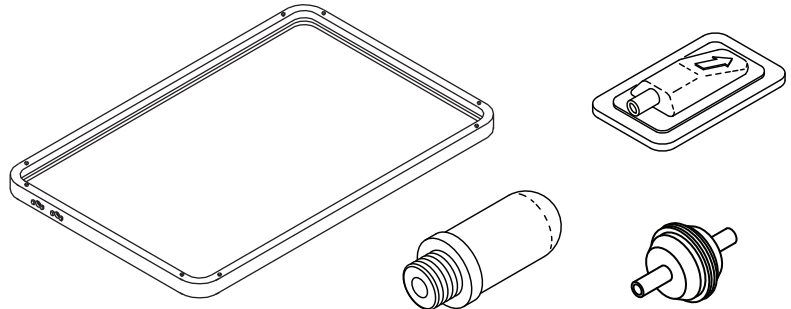

**RPI Part #SCF034  
OEM Part #01-106637S**

**WATER FILTER (IN-LINE)**

- Includes all parts as shown
- Also included in Sterilizer PM Kits (RPI Part #'s SCK035 & SCK036)

**Fits:** Water Pumps  
**Model:** Statim 900, 2000 & 5000

# RPI is Your Source for Filters, Seals, and more to fit *SciCan Statim*® Series Cassette Sterilizers!

Look inside for more information about these new parts and more:

- **CASSETTE SEALS**
-  **AIR COMPRESSOR FILTER**
-  **BIOLOGICAL FILTER**
-  **WATER FILTER (IN-LINE)**
-  **STERILIZER PM KITS**