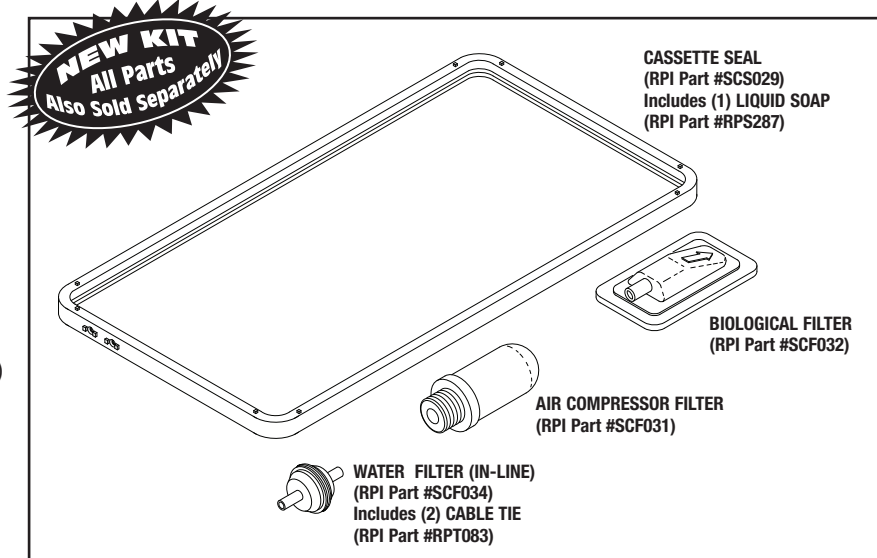

STERILIZER PM KIT

- Includes:
  - Cassette Seal (RPI Part #SCS029)
  - Liquid Soap (RPI Part #RPS287)
  - Biological Filter (RPI Part #SCF032)
  - Air Compressor Filter (RPI Part #SCF031 for use with MEDO Compressor only)
  - Water Filter (In-Line) (RPI Part #SCF034)

Model: Statim 5000

PM TIP – Lube Cassette Seal (RPI SCS029) with (1) pouch of Liquid Soap (RPI Part #RPS287) every 30 days. Replace Cassette Seals every 800 cycles.