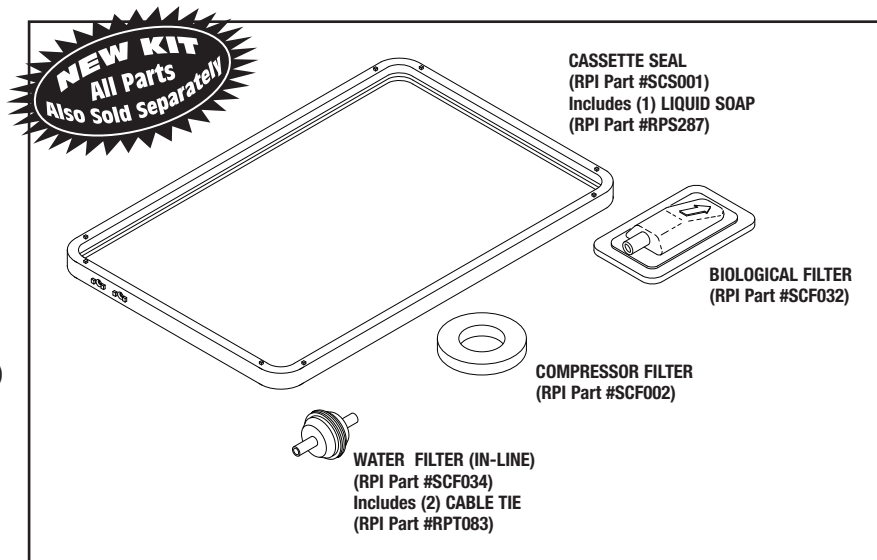

Models: Statim L, 900 (#311101), 2000 (#1102 & 121101) & 5000 (#201103)

**New Filters, PM Kits, and more to fit
SciCan Statim® Series Cassette Sterilizers**

**RPI Part #SCK035
OEM Part #01-100028S (Gasket Only)**

STERILIZER PM KIT

- Includes:
  - Cassette Seal (RPI Part #SCS001)
  - Liquid Soap (RPI Part #RPS287)
  - Compressor Filter (RPI Part #SCF002)
  - Biological Filter (RPI Part #SCF032 for serial #2101DK0274 and above)
  - Water Filter (In-Line) (RPI Part #SCF034)

Model: Statim 2000

PM TIP – Lube Cassette Seal (RPI SCS001) with (1) pouch of Liquid Soap (RPI Part #RPS287) every 30 days. Replace Cassette Seals every 800 cycles.