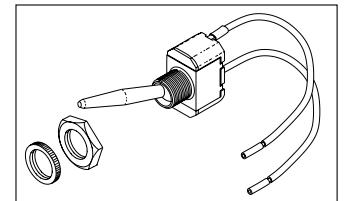

POWER SWITCH

RPI Part #PCS604
New OEM Part #3321853
Old OEM Part #007096