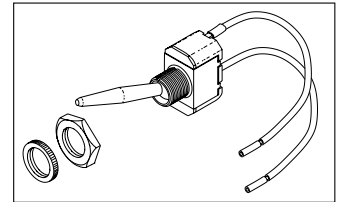

POWER SWITCH

RPI Part #PCS604
New OEM Part #3321853
Old OEM Part #007096