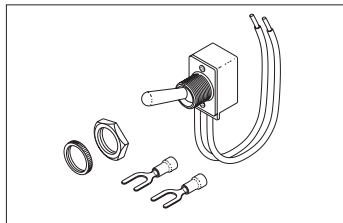

POWER SWITCH

RPI Part #RCS605
Ritter Part #WO-34566