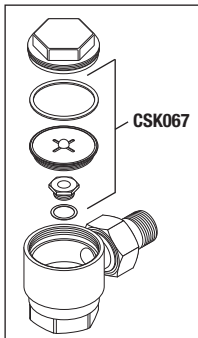

New Parts to fit CASTLE/GETINGE BULK STERILIZERS

CASTLE/GETINGE

RPI Part #CST059
OEM Part #61301602492

STEAM TRAP

• Also available, Steam Trap Rebuild Kit (RPI Part #CSK067)
Fits: Jacket or Chamber to Jacket
Models: 100, 200, 400/500, 700, 800, 3522, 3523, 3525, 3533, 3622 & 3633

RPI Part #CSK067
OEM Part # (No OEM Part # Available)

STEAM TRAP REBUILD KIT

• Also available, Steam Trap (RPI Part #CST059)
Fits: 1/2" Valve
Models: 100, 200, 400/500, 700, 800, 3522, 3523, 3525, 3533, 3622 & 3633

RPI Part #CSK060
OEM Part #27557

STEAM TRAP REBUILD KIT

Fits: Only fits Steam Trap (OEM Part #23614) 3/4" Valve
Models: 200, 3622, 3633, 4200MPS and 6900AMPS

RPI Part #CSV056
OEM Part #14010

CHECK VALVE

Fits: Steam Line
Models: 3522, 3523, 3525 & 3533